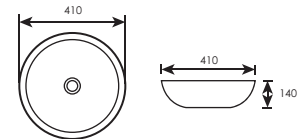

Model : WHB07988
Code : LC-SYW-WHB-07988-BR
Size : L410 x W410 x H140mm
Installation Type : Counter Top Wash Basin
Overflow : No
Color : Brown