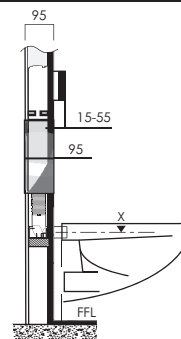

WALL HUNG WATER CLOSET

WT03

Model : WT03
 Code : LC-SYW-CCS-08204-WW
 Size : L570 x W350 x H330mm
 Type : Wall Hung WC
 Cistern Fitting : Dual Flush Push Button Fitting
 Seat & Cover : Top Mounded Easy-clip Heavy Duty Soft Close System
 Flushing System : Washdown
 Roughing : P-trap 180mm
 Color : White

WALL HUNG WATER CLOSET

WT06

Model : WT06
 Code : LC-SYW-CCS-08205-WW
 Size : L585 x W415 x H410mm
 Type : Wall Hung WC
 Cistern Fitting : Dual Flush Push Button Fitting
 Seat & Cover : Top Mounded Easy-clip Heavy Duty Soft Close System
 Flushing System : Washdown
 Roughing : P-trap 180mm
 Color : White