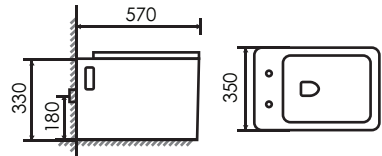

WALL HUNG WATER CLOSET

WT03