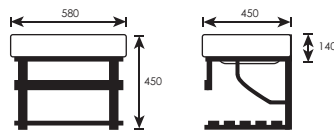

Model : JG1036
Code : TR-BBC-MNC-07914
Size : L580 x W450 x H450mm
Installation Type : Wall Hung Wash Basin
Overflow : Yes
Color : White