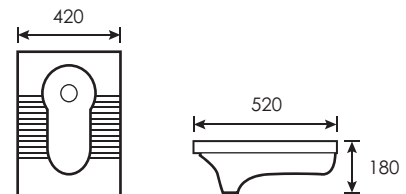

CLOSE-COUPLED WATER CLOSET

LUMIO

Model : LUMIO
Code : LC-SYW-CCS-07331-WW (LT2003A)
Size : L700 x W380 x H790mm
Type : Close-Coupled WC
Cistern Fitting : Dual Flush Push Button Fitting
Seat & Cover : Top Mounded Easy-clip Heavy Duty Soft Close System
Flushing System : Washdown
Roughing : S-trap 250mm
Project enquiry : P-trap 180mm available
Color : White

CLOSE-COUPLED WATER CLOSET

SIMPLY

Model : SIMPLY
Code : LC-SYW-CCS-07934-WW
Size : L660 x W360 x H760mm
Type : Close-Coupled WC
Cistern Fitting : Dual Flush Push Button Fitting
Seat & Cover : Bottom Mounded Heavy Duty Soft Close System
Flushing System : Washdown
Roughing : S-trap 250mm
Project enquiry : S-trap 220 / 300mm available
Color : White

CLOSE-COUPLED WATER CLOSET

MILY

Model : MILY
Code : LC-SYW-CCS-07495-WW
Size : L625 x W360 x H770mm
Type : Close-Coupled WC
Cistern Fitting : Dual Flush Push Button Fitting
Seat & Cover : Bottom Mounded Heavy Duty Soft Close System
Flushing System : Washdown
Roughing : S-trap 200mm
Project enquiry : S-trap 250 / 300mm available
Color : White

CERAMIC SQUAT PAN

LC7022

Model : LC7022
Code : LC-SYW-SQ-07727-WW
Size : L520 x W420 x H180mm
Type : Ceramic Squat Pan
Flushing System : Concealed Cistern
Color : White