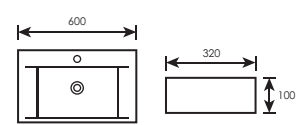

Model : WHB07340
Code : LC-SYW-WHB-07340-WW
Size : L600 x W320 x D100mm
Installation Type : Counter Top Wash Basin
Overflow : Yes
Color : White