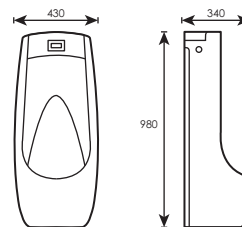

FREE STANDING URINAL

(91200)