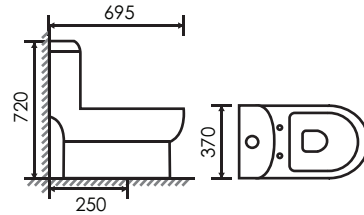

It Blow Hot Air

Deodorant

(916000)

leCelebrity

ONE PIECE WATER CLOSET

ONE PIECE WATER CLOSET

ARIA

Model : ARIA
 Code : LC-SYW-OPS-07055-WW
 Size : L695 x W370 x H720mm
 Type : One Piece WC
 Cistern Fitting : Dual Flush Push Button Fitting
 Seat & Cover : Top Mounded Easy-clip Heavy Duty Soft Close System
 Flushing System : Washdown
 Roughing : S-trap 250mm
 Color : White