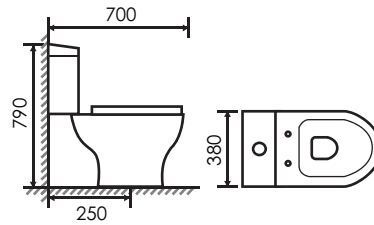

(91100)

CLOSE-COUPLED WATER CLOSET

LUMIO

Model : LUMIO
 Code : LC-SYW-CCS-07331-WW (LT2003A)
 Size : L700 x W380 x H790mm
 Type : Close-Coupled WC
 Cistern Fitting : Dual Flush Push Button Fitting
 Seat & Cover : Top Mounded Easy-clip Heavy Duty Soft Close System
 Flushing System : Washdown
 Roughing : S-trap 250mm
 Project enquiry : P-trap 180mm available
 Color : White

CLOSE-COUPLED WATER CLOSET

SIMPLY

Model : SIMPLY
 Code : LC-SYW-CCS-07934-WW
 Size : L660 x W360 x H760mm
 Type : Close-Coupled WC
 Cistern Fitting : Dual Flush Push Button Fitting
 Seat & Cover : Bottom Mounded Heavy Duty Soft Close System
 Flushing System : Washdown
 Roughing : S-trap 250mm
 Project enquiry : S-trap 220 / 300mm available
 Color : White