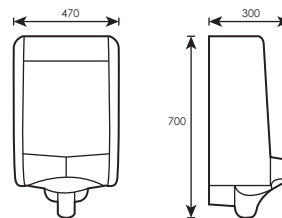

WALL HUNG URINAL

(90550)