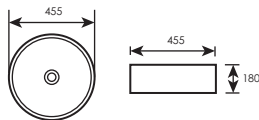

Model : WHB07798
Code : LC-SYW-WHB-07798-WW
Size : L455 x W455 x H180mm
Installation Type : Counter Top Wash Basin
Overflow : Yes
Color : White