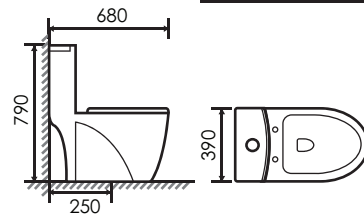

ONE PIECE WATER CLOSET

VIVO

Model : VIVO
Code : LC-SYW-OPS-07494-WW
Size : L680 x W390 x H790mm
Type : One Piece WC
Cistern Fitting : Dual Flush Push Button Fitting
Seat & Cover : Top Mounded Easy-clip Heavy Duty Soft Close System
Flushing System : Washdown
Roughing : S-trap 250mm
Project enquiry : P-trap 180mm available
Color : White