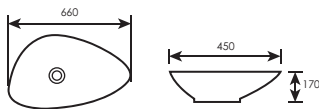

Model : WHB07347
Code : LC-SYW-WHB-07347-WW
Size : L660 x W450 x H170mm
Installation Type : Counter Top Wash Basin
Overflow : No
Color : White