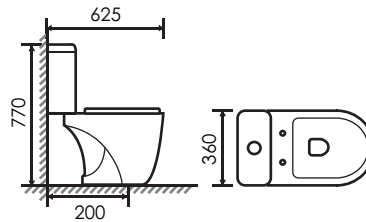

(91100)

CLOSE-COUPLED WATER CLOSET

LUMIO

Model : LUMIO
 Code : LC-SYW-CCS-07331-WW (LT2003A)
 Size : L700 x W380 x H790mm
 Type : Close-Coupled WC
 Cistern Fitting : Dual Flush Push Button Fitting
 Seat & Cover : Top Mounded Easy-clip Heavy Duty Soft Close System
 Flushing System : Washdown
 Roughing : S-trap 250mm
 Project enquiry : P-trap 180mm available
 Color : White

CLOSE-COUPLED WATER CLOSET

SIMPLY

Model : SIMPLY
 Code : LC-SYW-CCS-07934-WW
 Size : L660 x W360 x H760mm
 Type : Close-Coupled WC
 Cistern Fitting : Dual Flush Push Button Fitting
 Seat & Cover : Bottom Mounded Heavy Duty Soft Close System
 Flushing System : Washdown
 Roughing : S-trap 250mm
 Project enquiry : S-trap 220 / 300mm available
 Color : White

CLOSE-COUPLED WATER CLOSET

MILY

Model : MILY
 Code : LC-SYW-CCS-07495-WW
 Size : L625 x W360 x H770mm
 Type : Close-Coupled WC
 Cistern Fitting : Dual Flush Push Button Fitting
 Seat & Cover : Bottom Mounded Heavy Duty Soft Close System
 Flushing System : Washdown
 Roughing : S-trap 200mm
 Project enquiry : S-trap 250 / 300mm available
 Color : White