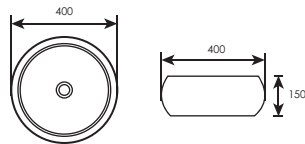

Model : WHB07970
 Code : LC-SYW-WHB-07970-WW
 Size : L480 x W370 x H130mm
 Installation Type : Counter Top Wash Basin
 Overflow : Yes
 Color : White

(91150)

COUNTER TOP BASIN **WHB08158**

Model : WHB08158
Code : LC-SYW-WHB-08158-WW
Size : L400 x W400 x H150mm
Installation Type : Counter Top Wash Basin
Overflow : No
Color : Green