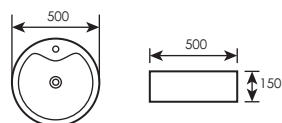

Model : WHB07345
 Code : LC-SYW-WHB-07345-WW
 Size : L460 x W460 x H160mm
 Installation Type : Counter Top Wash Basin
 Overflow : Yes
 Color : White

(90230)

COUNTER TOP BASIN **WHB08154**

Model : WHB08154
 Code : LC-SYW-WHB-08154-WW
 Size : L500 x W500 x H150mm
 Installation Type : Counter Top Wash Basin
 Overflow : Yes
 Color : White