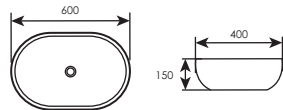

Model : WHB08148
Code : LC-SYW-WHB-08148-WW
Size : L600 x W400 x H150mm
Installation Type : Counter Top Wash Basin
Overflow : No
Color : White