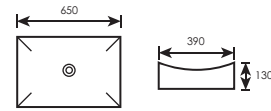

Model : WHB07341
Code : LC-SYW-WHB-07341-WW
Size : L650 x W390 x H130mm
Installation Type : Counter Top Wash Basin
Overflow : No
Color : White