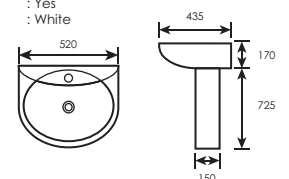

Model : LINUX
Basin Code : LC-SYW-WHB-07333-WW
Pedestal Code : LC-SYW-BP-08303-WW
Basin Size : L520 x W435 x H170mm
Pedestal Size : L150 x W150 x H725mm
Installation Type : Wall Hung Wash Basin With Full Pedestal
Overflow : Yes
Color : White