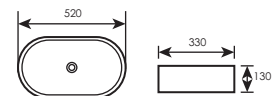

Model : WHB07342
Code : LC-SYW-WHB-07342-WW
Size : L520 x W330 x H130mm
Installation Type : Counter Top Wash Basin
Overflow : No
Color : White