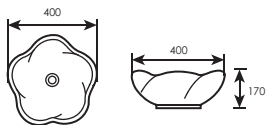

Model : WHB07800
 Code : LC-SYW-WHB-07800-WW
 Size : L660 x W430 x H145mm
 Installation Type : Counter Top Wash Basin
 Overflow : No
 Color : White

(90330)

COUNTER TOP BASIN **WHB07805**

Model : WHB07805
 Code : LC-SYW-WHB-07805-WW
 Size : L400 x W400 x H170mm
 Installation Type : Counter Top Wash Basin
 Overflow : No
 Color : White