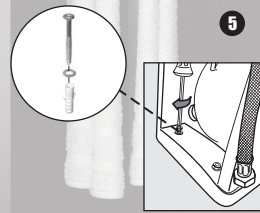

- Fix the toilet with the floor by using the screw with the floor fixing set.