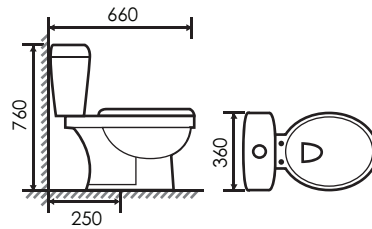

(90950)

ONE PIECE WATER CLOSET

ZUMIEZ

Model : ZUMIEZ
 Code : LC-SYW-OPS-08427-WW
 Size : L730 x W475 x H760mm
 Type : One Piece WC
 Cistern Fitting : Dual Flush Push Button Fitting
 Seat & Cover : Top Mounded Easy-clip Heavy Duty Soft Close System
 Flushing System : Suction Siphon Jet
 Roughing : S-trap 300mm
 Color : White

(91100)

CLOSE-COUPLED WATER CLOSET

LUMIO

Model : LUMIO
 Code : LC-SYW-CCS-07331-WW (LT2003A)
 Size : L700 x W380 x H790mm
 Type : Close-Coupled WC
 Cistern Fitting : Dual Flush Push Button Fitting
 Seat & Cover : Top Mounded Easy-clip Heavy Duty Soft Close System
 Flushing System : Washdown
 Roughing : S-trap 250mm
 Project enquiry : P-trap 180mm available
 Color : White

CLOSE-COUPLED WATER CLOSET

SIMPLY

Model : SIMPLY
 Code : LC-SYW-CCS-07934-WW
 Size : L660 x W360 x H760mm
 Type : Close-Coupled WC
 Cistern Fitting : Dual Flush Push Button Fitting
 Seat & Cover : Bottom Mounded Heavy Duty Soft Close System
 Flushing System : Washdown
 Roughing : S-trap 250mm
 Project enquiry : S-trap 220 / 300mm available
 Color : White