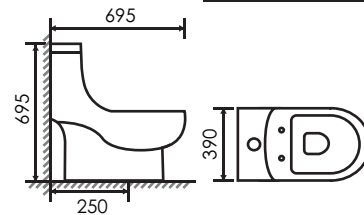

ONE PIECE WATER CLOSET

RADIUM

Model : RADIUM
Code : LC-SYW-OPS-07052-WW
Size : L695 x W390 x H695mm
Type : One Piece WC
Cistern Fitting : Dual Flush Push Button Fitting
Seat & Cover : Top Mounded Easy-clip Heavy Duty Soft Close System
Flushing System : Washdown
Roughing : S-trap 250mm
Project enquiry : S-trap 200 / 300mm available
Color : White
(LC-SYW-OPS-07121WW : S-Trap 200mm)

(91100)