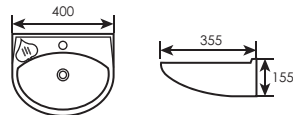

Model : Semi-Recessed paper holder
c/w plastic roller
Size : 6" x 6"
Code : OT-SYW-PH-03832-WW

(90020)

WALL HUNG BASIN

AVID

Model : AVID
Code : LC-SYW-WHB-07135-WW
Size : L400 x W355 x H155mm
Installation Type : Wall Hung Wash Basin
Overflow : Yes
Color : White