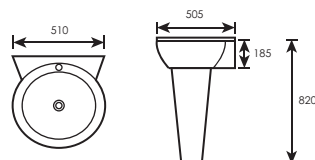

Model : TOTEM
Code : LC-SYW-WHB-07122-WW (WJA6999)
Size : L510 x W505 x H820 x D185mm
Installation Type : Wall Hung Wash Basin With Full Pedestal
Overflow : Yes
Color : White