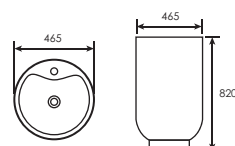

Model : WHB01960
Code : WJA-SYW-WHB-01960-WW
Size : L465 x W465 x H820mm
Installation Type : Free Standing Wash Basin
Overflow : Yes
Color : White

(91900)

HOW TO MEASUREMENT

POINTS FOR ATTENTION BEFORE INSTALLATION