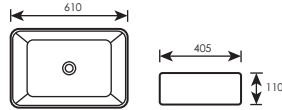

Model : WHB07343
Code : LC-SYW-WHB-07343-WW
Size : L610 x W405 x H110mm
Installation Type : Counter Top Wash Basin
Overflow : No
Color : White