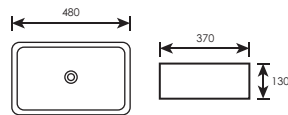

Model : WHB08480
Code : LC-SYW-WHB-08480-GR
Size : L480 x W370 x H130mm
Installation Type : Counter Top Wash Basin
Overflow : No
Color : Green