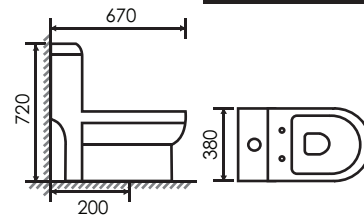

ONE PIECE WATER CLOSET

VITRA

Model : VITRA
Code : LC-SYW-OPS-07125-WW (LC6994)
Size : L670 x W380 x H720mm
Type : One Piece WC
Cistern Fitting : Dual Flush Push Button Fitting
Seat & Cover : Top Mounded Easy-clip Heavy Duty Soft Close System
Flushing System : Washdown
Roughing : S-trap 200mm
Project enquiry : P-trap 180 / S-trap 250mm available
Color : White

(90950)