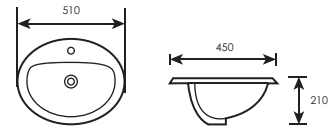

Model : WHB08206
Code : LC-SYW-WHB-08206-WW
Size : L510 x W450 x H210mm
Installation Type : Counter Top Wash Basin
Overflow : No
Color : White