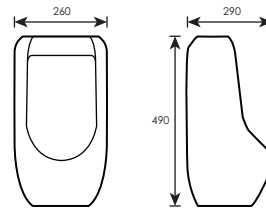

WALL HUNG URINAL

(90650)