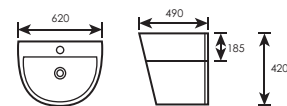

Model : DION
Code : LC-SYW-WHB-07854-WW (WJA6990)
Size : L620 x W490 x H420 x D185mm
Installation Type : Wall Hung Basin With Semi-Pedestal
Overflow : Yes
Color : White