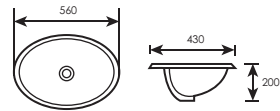

Model : JGR1579
 Code : TR-BBC-MNC-04968
 Size : L560 x W380 x H280mm x D150m
 Installation Type : Wall Hung / Counter Top Wash Basin
 Overflow : Yes
 Color : White

(90590)

UNDER COUNTER BASIN WHB08212

Model : WHB08212
 Code : LC-SYW-WHB-08212-WW
 Size : L560 x W430 x H200mm
 Installation Type : Under Counter Wash Basin
 Overflow : No
 Color : White