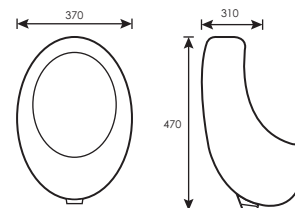

WALL HUNG URINAL

(90400)