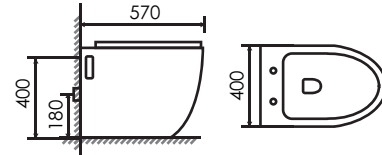

WALL HUNG WATER CLOSET

WT02