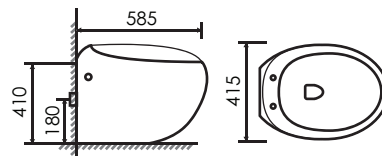

WALL HUNG WATER CLOSET

WT03

Model : WT03
 Code : LC-SYW-CCS-08204-WW
 Size : L570 x W350 x H330mm
 Type : Wall Hung WC
 Cistern Fitting : Dual Flush Push Button Fitting
 Seat & Cover : Top Mounded Easy-clip Heavy Duty Soft Close System
 Flushing System : Washdown
 Roughing : P-trap 180mm
 Color : White

WALL HUNG WATER CLOSET

WT06

Model : WT06
 Code : LC-SYW-CCS-08205-WW
 Size : L585 x W415 x H410mm
 Type : Wall Hung WC
 Cistern Fitting : Dual Flush Push Button Fitting
 Seat & Cover : Top Mounded Easy-clip Heavy Duty Soft Close System
 Flushing System : Washdown
 Roughing : P-trap 180mm
 Color : White