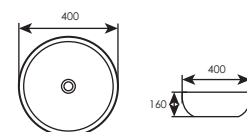

Model : B003111
Code : TR-BBC-BO-03111-WW
Size : L400 x W400 x H160mm
Installation Type : Counter Top Basin
Overflow : No
Color : White