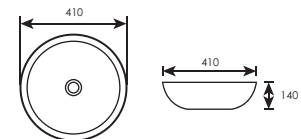

Model : WHB08480
Code : LC-SYW-WHB-08480-GR
Size : L480 x W370 x H130mm
Installation Type : Counter Top Wash Basin
Overflow : No
Color : Green

(91100)

COUNTER TOP BASIN **WHB07987**

Model : WHB07987
Code : LC-SYW-WHB-07987-WW
Size : L410 x W410 x H140mm
Installation Type : Counter Top Wash Basin
Overflow : No
Color : Ivory