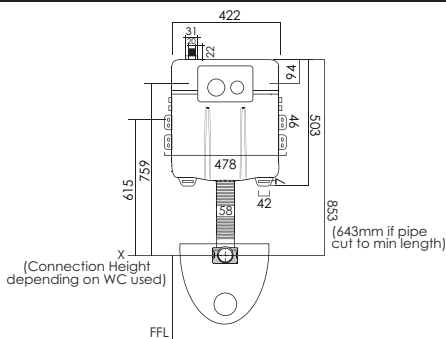

CONCEALED CISTERN INSTALLATION DIMENSION

Code: OT-SYW-CT-07566

Note: All dimensions in mm; FFL: Finished floor level; X= Connection Height / WC Inlet Level