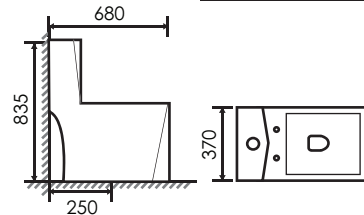

leCelebrity

ONE PIECE WATER CLOSET

ONE PIECE WATER CLOSET

ARIA

Model : ARIA
Code : LC-SYW-OPS-07055-WW
Size : L695 x W370 x H720mm
Type : One Piece WC
Cistern Fitting : Dual Flush Push Button Fitting
Seat & Cover : Top Mounded Easy-clip Heavy Duty Soft Close System
Flushing System : Washdown
Roughing : S-trap 250mm
Color : White

ONE PIECE WATER CLOSET

KLEOS

Model : KLEOS
Code : LC-SYW-OPS-07054-WW
Size : L650 x W375 x H765mm
Type : One Piece WC
Cistern Fitting : Dual Flush Push Button Fitting
Seat & Cover : Top Mounded Easy-clip Heavy Duty Soft Close System
Flushing System : Suction Siphon Jet
Roughing : S-trap 250mm
Project enquiry : S-trap 200 / 300mm available
Color : White

GOOD DESIGN AWARD
HOMEDEC
NOMINATE 2014

ONE PIECE WATER CLOSET

MATRIX

Model : MATRIX
Code : LC-SYW-OPS-07691-WW
Size : L680 x W370 x H835mm
Type : One Piece WC
Cistern Fitting : Dual Flush Push Button Fitting
Seat & Cover : Top Mounded Easy-clip Heavy Duty Soft Close System
Flushing System : Washdown
Roughing : S-trap 250mm
Project enquiry : P-trap 180mm available
Color : White

ONE PIECE WATER CLOSET

PAROS

Model : PAROS
Code : LC-SYW-OPS-07062-WW
Size : L680 x W382 x H774mm
Type : One Piece WC
Cistern Fitting : Dual Flush Push Button Fitting
Seat & Cover : Top Mounded Easy-clip Heavy Duty Soft Close System
Flushing System : Suction Siphon Jet
Roughing : S-trap 250mm
Project enquiry : S-trap 200 / 300mm available
Color : White

ONE PIECE WATER CLOSET

VIVO

Model : VIVO
Code : LC-SYW-OPS-07494-WW
Size : L680 x W390 x H790mm
Type : One Piece WC
Cistern Fitting : Dual Flush Push Button Fitting
Seat & Cover : Top Mounded Easy-clip Heavy Duty Soft Close System
Flushing System : Washdown
Roughing : S-trap 250mm
Project enquiry : P-trap 180mm available
Color : White