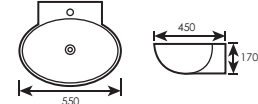

Model : ESCAPE
Code : LC-SYW-WHB-07057-WW
Size : L550 x W450 x H170mm
Installation Type : Wall Hung / Counter Top Wash Basin
Overflow : No
Color : White