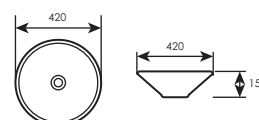

Model : WHB07181
Code : WJA-SYW-WHB-07181-WW
Size : L420 x W420 x H150mm
Installation Type : Counter Top Wash Basin
Overflow : No
Color : White