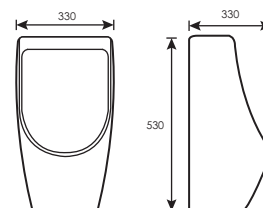

WALL HUNG URINAL