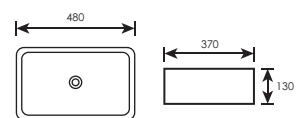

Model : WHB07970
Code : LC-SYW-WHB-07970-WW
Size : L480 x W370 x H130mm
Installation Type : Counter Top Wash Basin
Overflow : Yes
Color : White