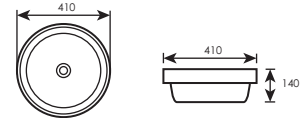

Model : WHB07348
Code : LC-SYW-WHB-07348-WW
Size : 410 x 410 x H140mm
Installation Type : Counter Top Wash Basin
Overflow : No
Color : White