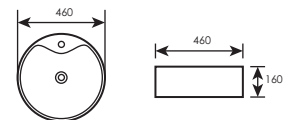

Model : WHB07345
Code : LC-SYW-WHB-07345-WW
Size : L460 x W460 x H160mm
Installation Type : Counter Top Wash Basin
Overflow : Yes
Color : White