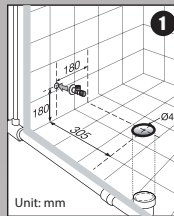

INSTALLATION MANUAL:

Option 1: Installing Rubber Connector

WATER SUPPLY PIPE:
Connection size $\varnothing \frac{1}{2}$