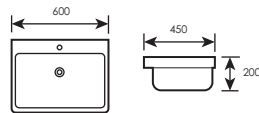

Model : WHB08150
Code : LC-SYW-WHB-08150-WW
Size : L600 x W450 x H200mm
Installation Type : Wall Hung / Counter Top Wash Basin
Overflow : Yes
Color : White