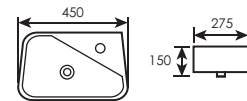

WALL HUNG BASIN

AVID

Model : AVID
Code : LC-SYW-WHB-07135-WW
Size : L400 x W355 x H155mm
Installation Type : Wall Hung Wash Basin
Overflow : Yes
Color : White

WALL HUNG / COUNTER TOP BASIN

LYDIA

Model : LYDIA
Code : LC-SYW-WHB-07693-WW
Size : L450 x W275 x H150mm
Installation Type : Wall Hung / Counter Top Wash Basin
Overflow : Yes
Color : White

WALL HUNG / COUNTER TOP BASIN

TREVI

Model : TREVI
Code : LC-SYW-WHB-07692-WW
Size : L450 x W220 x H120mm
Installation Type : Wall Hung / Counter Top Wash Basin
Overflow : Yes
Color : White

WALL HUNG / COUNTER TOP BASIN

BOLINGER

Model : BOLINGER
Code : LC-SYW-WHB-08331-WW
Size : L570 x W455 x H155mm
Installation Type : Wall Hung / Counter Top Wash Basin
Overflow : Yes
Color : White

WALL HUNG / COUNTER TOP BASIN

LEGION

Model : LEGION
Code : LC-SYW-WHB-08332-WW
Size : L525 x W420 x H155mm
Installation Type : Wall Hung / Counter Top Wash Basin
Overflow : Yes
Color : White

WALL HUNG / COUNTER TOP BASIN

ESCAPE

Model : ESCAPE
Code : LC-SYW-WHB-07057-WW
Size : L550 x W450 x H170mm
Installation Type : Wall Hung / Counter Top Wash Basin
Overflow : No
Color : White

WALL HUNG / COUNTER TOP BASIN

MOD

Model : MOD
Code : LC-SYW-WHB-07056-WW
Size : L410 x W490 x H170mm
Installation Type : Wall Hung / Counter Top Wash Basin
Overflow : No
Color : White

WALL HUNG BASIN WITH SEMI PEDESTAL

DION

Model : DION
Code : LC-SYW-WHB-07854-WW (WJA6990)
Size : L620 x W490 x H420 x D185mm
Installation Type : Wall Hung Basin With Semi-Pedestal
Overflow : Yes
Color : White

WALL HUNG BASIN WITH FULL PEDESTAL

TOTEM

Model : TOTEM
Code : LC-SYW-WHB-07122-WW (WJA6999)
Size : L510 x W505 x H820 x D185mm
Installation Type : Wall Hung Wash Basin With Full Pedestal
Overflow : Yes
Color : White

WALL HUNG BASIN WITH FULL PEDESTAL

LINUX