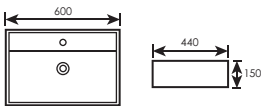

(90500)

(90350)

(90150)

COUNTER TOP BASIN A198

Model : A198
 Code : LC-SYW-WHB-08145-WW
 Size : L600 x W440 x H150mm
 Installation Type : Counter Top Wash Basin
 Overflow : Yes
 Color : White

(90500)

COUNTER TOP BASIN WHB07341