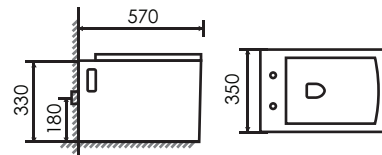

WALL HUNG WATER CLOSET

WT02

Model : WT02
 Code : LC-SYW-CCS-08203-WW
 Size : L570 x W350 x H330mm
 Type : Wall Hung WC
 Cistern Fitting : Dual Flush Push Button Fitting
 Seat & Cover : Top Mounded Easy-clip Heavy Duty Soft Close System
 Flushing System : Washdown
 Roughing : P-trap 180mm
 Color : White

WALL HUNG WATER CLOSET

WT03

Model : WT03
 Code : LC-SYW-CCS-08204-WW
 Size : L570 x W350 x H330mm
 Type : Wall Hung WC
 Cistern Fitting : Dual Flush Push Button Fitting
 Seat & Cover : Top Mounded Easy-clip Heavy Duty Soft Close System
 Flushing System : Washdown
 Roughing : P-trap 180mm
 Color : White