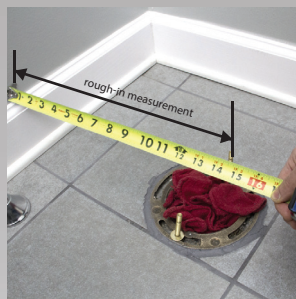

HOW TO MEASUREMENT

POINTS FOR ATTENTION BEFORE INSTALLATION

01. Please read these instructions carefully before begin for properly installation.
02. Please follow steps in the instruction to install this product or may result in costly mistake.
03. Professional help is required for installation of drainage pipeline and tubing.
04. Mounting floor must be clean and level to avoid leakage.
05. Wall and floor must be waterproof before installation toilet.
06. No cement is allowed to use around toilet base or toilet may be damaged.
07. Check all connection for leaks after installation.
08. Water pressure range: Minimum 0.7kgf/cm² - Max. 7 kgf/cm².
09. Outlet pipe should be of 5 mm height above finished floor.
10. Don't remove packing materials of toilet seat before completing installation.
11. Do not over tighten nut or toilet may be cracked or damaged.

VERIFICATION BEFORE INSTALLATION

01. Installation of floor tiles and wall tiles completed.
02. Remove particle and dirt from drainage pipe and tubing and keep them clear and free of debris to avoid block of water supply.
03. Verify distance from finished wall, draw cross mark via center line of outlet pipe.
04. Perpendicular to finished wall, draw cross mark via center line of outlet pipe.
05. Outlet pipe should be of 5 mm height above finished floor, or will need to trimmed and level if it is over height. Pipe diameter 110mm. See figure (b)

CHECK AFTER INSTALLATION

01. Open Shut-off valve, press flush button 5-6 times to ensure it operate properly.
02. Does neutral mildew resistant silicone sealant apply to toilet base?
03. Does shut-off valve operate properly?
04. Are there any leakages at connections?
05. Is toilet seat loose?
06. Does toilet seat and cover work well?

USAGE

01. Don't stand on or place heavy article on toilet to avoid toilet seat damage.
02. Try to protect toilet surface and radius in particular from solid stuff hitting or scratching to avoid glaxe damage
03. Don't expose directly in light as Sunshine or product might be discolored.

CLEANING

01. Wiped clean with neutral cleanner or soft damp cloth.
02. Don't use to hard articles like wire brush or scouring pad to clean lest toilet surface is damaged.

MAINTENANCE

01. Clean filter of float valve assembly regularly.
02. Close supply shut-off valve and drain tank when toilet in nonuse for long time.