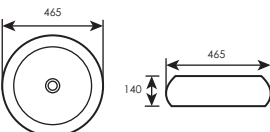

Model : WHB08153
Code : LC-SYW-WHB-08153-WW
Size : L590 x W420 x H95mm
Installation Type : Counter Top Wash Basin
Overflow : No
Color : White

(90450)

COUNTER TOP BASIN **WHB08152**

Model : WHB08152
Code : LC-SYW-WHB-08152-WW
Size : L465 x W465 x H140mm
Installation Type : Counter Top Wash Basin
Overflow : No
Color : White