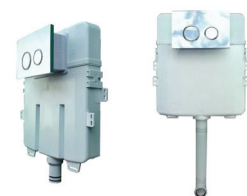

Code: OT-SYW-CT-07566

Note: All dimensions in mm; FFL: Finished floor level; X= Connection Height / WC Inlet Level