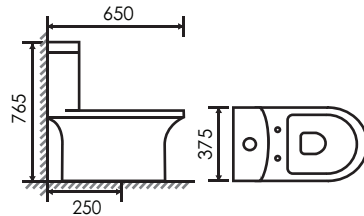

ONE PIECE WATER CLOSET

KLEOS

Model : KLEOS
Code : LC-SYW-OPS-07054-WW
Size : L650 x W375 x H765mm
Type : One Piece WC
Cistern Fitting : Dual Flush Push Button Fitting
Seat & Cover : Top Mounded Easy-clip Heavy Duty Soft Close System
Flushing System : Suction Siphon Jet
Roughing : S-trap 250mm
Project enquiry : S-trap 200 / 300mm available
Color : White

GOOD DESIGN AWARD
HOMEDEC
NOMINATE 2014

ONE PIECE WATER CLOSET

MATRIX

Model : MATRIX
Code : LC-SYW-OPS-07691-WW
Size : L680 x W370 x H835mm
Type : One Piece WC
Cistern Fitting : Dual Flush Push Button Fitting
Seat & Cover : Top Mounded Easy-clip Heavy Duty Soft Close System
Flushing System : Washdown
Roughing : S-trap 250mm
Project enquiry : P-trap 180mm available
Color : White