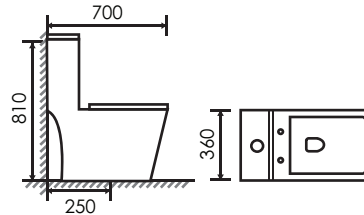

ONE PIECE WATER CLOSET

STELLE

Model : STELLE
Code : LC-SYW-OPS-08418-WW
Size : L700 x W360 x H810mm
Type : One Piece WC
Cistern Fitting : Dual Flush Push Button Fitting
Seat & Cover : Top Mounded Easy-clip Heavy Duty Soft Close System
Flushing System : Washdown
Roughing : S-trap 250mm
Color : White

(91100)