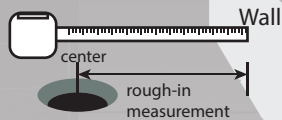

Model : WHB01960
Code : WJA-SYW-WHB-01960-WW
Size : L465 x W465 x H820mm
Installation Type : Free Standing Wash Basin
Overflow : Yes
Color : White

(91900)

HOW TO MEASUREMENT

POINTS FOR ATTENTION BEFORE INSTALLATION