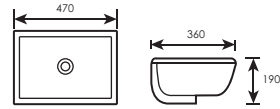

WALL HUNG BASIN VINTY

Model : VINTY
Code : LC-SYW-WHB-08406-WW
Size : L490 x W400 x D190mm
Installation Type : Wall Hung Wash Basin
Overflow : Yes
Color : White

(90130)

SUS 304 STAINLESS STEEL RACK C/W BASIN JGR1579

Model : JGR1579
Code : TR-BBC-MNC-04968
Size : L560 x W380 x H280mm x D150m
Installation Type : Wall Hung / Counter Top Wash Basin
Overflow : Yes
Color : White

(90590)

UNDER COUNTER BASIN WHB08212

Model : WHB08212
Code : LC-SYW-WHB-08212-WW
Size : L560 x W430 x H200mm
Installation Type : Under Counter Wash Basin
Overflow : No
Color : White

(90220)

COUNTER TOP BASIN WHB08206

Model : WHB08206
Code : LC-SYW-WHB-08206-WW
Size : L510 x W450 x H210mm
Installation Type : Counter Top Wash Basin
Overflow : No
Color : White

(90200)

UNDER COUNTER BASIN WHB08213

Model : WHB08213
Code : LC-SYW-WHB-08213-WW
Size : L470 x W360 x H190mm
Installation Type : Under Counter Wash Basin
Overflow : Yes
Color : White

(90280)

WALL HUNG / SEMI RECESSED / COUNTER TOP BASIN L716

Model : L716
Code : WJA-BBC-MNC-04066-WW
Basin Code : WJA-BBC-BC-03384-WW
Bracket Code : WJA-BBC-MCO-04065-PL
Size : L530 x W430 x H180 x D115mm
Installation Type : Wall Hung / Semi Recessed Counter Top Wash Basin
Overflow : Yes
Color : White

(90500)

(90350)

(90150)

COUNTER TOP BASIN A198

Model : A198
Code : LC-SYW-WHB-08145-WW
Size : L600 x W440 x H150mm
Installation Type : Counter Top Wash Basin
Overflow : Yes
Color : White

(90500)

COUNTER TOP BASIN WHB07341

Model : WHB07341
Code : LC-SYW-WHB-07341-WW
Size : L650 x W390 x H130mm
Installation Type : Counter Top Wash Basin
Overflow : No
Color : White

(90580)

WALL HUNG / COUNTER TOP BASIN WHB07792

Model : WHB07792
Code : LC-SYW-WHB-07792-WW
Size : L510 x W430 x H140mm
Installation Type : Wall Hung / Counter Top Wash Basin
Overflow : Yes
Color : White

(90380)