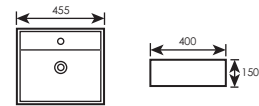

Model : WHB08309
Code : LC-SYW-WHB-08309-WW
Size : L455 x W400 x H150mm
Installation Type : Counter Top / Wall Hung Wash Basin
Overflow : Yes
Color : White