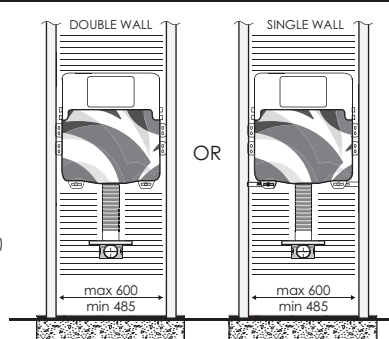

CONCEALED CISTERN INSTALLATION DIMENSION

Code: OT-SYW-CT-07566

Note: All dimensions in mm; FFL: Finished floor level; X= Connection Height / WC Inlet Level