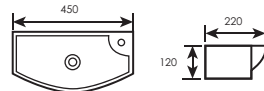

WALL HUNG BASIN

AVID

Model : AVID
Code : LC-SYW-WHB-07135-WW
Size : L400 x W355 x H155mm
Installation Type : Wall Hung Wash Basin
Overflow : Yes
Color : White

WALL HUNG / COUNTER TOP BASIN

LYDIA

Model : LYDIA
Code : LC-SYW-WHB-07693-WW
Size : L450 x W275 x H150mm
Installation Type : Wall Hung / Counter Top Wash Basin
Overflow : Yes
Color : White

WALL HUNG / COUNTER TOP BASIN

TREVI

Model : TREVI
Code : LC-SYW-WHB-07692-WW
Size : L450 x W220 x H120mm
Installation Type : Wall Hung / Counter Top Wash Basin
Overflow : Yes
Color : White

WALL HUNG / COUNTER TOP BASIN

BOLINGER

Model : BOLINGER
Code : LC-SYW-WHB-08331-WW
Size : L570 x W455 x H155mm
Installation Type : Wall Hung / Counter Top Wash Basin
Overflow : Yes
Color : White

WALL HUNG / COUNTER TOP BASIN

LEGION

Model : LEGION
Code : LC-SYW-WHB-08332-WW
Size : L525 x W420 x H155mm
Installation Type : Wall Hung / Counter Top Wash Basin
Overflow : Yes
Color : White

WALL HUNG / COUNTER TOP BASIN

ESCAPE

Model : ESCAPE
Code : LC-SYW-WHB-07057-WW
Size : L550 x W450 x H170mm
Installation Type : Wall Hung / Counter Top Wash Basin
Overflow : No
Color : White

WALL HUNG / COUNTER TOP BASIN

MOD

Model : MOD
Code : LC-SYW-WHB-07056-WW
Size : L410 x W490 x H170mm
Installation Type : Wall Hung / Counter Top Wash Basin
Overflow : No
Color : White

WALL HUNG BASIN WITH SEMI PEDESTAL

DION

Model : DION
Code : LC-SYW-WHB-07854-WW (WJA6990)
Size : L620 x W490 x H420 x D185mm
Installation Type : Wall Hung Basin With Semi-Pedestal
Overflow : Yes
Color : White

WALL HUNG BASIN WITH FULL PEDESTAL

TOTEM

Model : TOTEM
Code : LC-SYW-WHB-07122-WW (WJA6999)
Size : L510 x W505 x H820 x D185mm
Installation Type : Wall Hung Wash Basin With Full Pedestal
Overflow : Yes
Color : White

WALL HUNG BASIN WITH FULL PEDESTAL

LINUX