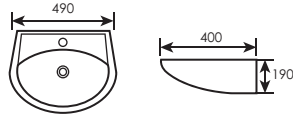

Model : VINTY
Code : LC-SYW-WHB-08406-WW
Size : L490 x W400 x D190mm
Installation Type : Wall Hung Wash Basin
Overflow : Yes
Color : White