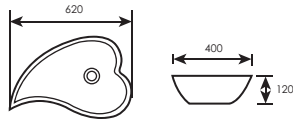

Model : WHB08144
Code : LC-SYW-WHB-08144-WW
Size : L620 x W400 x H120mm
Installation Type : Counter Top Wash Basin
Overflow : No
Color : White