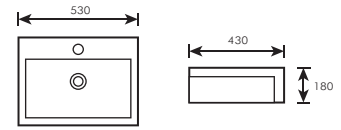

Model : L716
Code : WJA-BBC-MNC-04066-WW
Basin Code : WJA-BBC-BC-03384-WW
Bracket Code : WJA-BBC-MCO-04065-PL
Size : L530 x W430 x H180 x D115mm
Installation Type : Wall Hung / Semi Recessed Counter Top Wash Basin
Overflow : Yes
Color : White