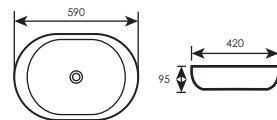

Model : WHB08153
Code : LC-SYW-WHB-08153-WW
Size : L590 x W420 x H95mm
Installation Type : Counter Top Wash Basin
Overflow : No
Color : White