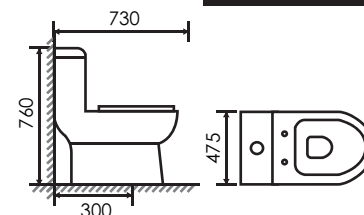

(91100)

ONE PIECE WATER CLOSET

VITRA

Model : VITRA
 Code : LC-SYW-OPS-07125-WW (LC6994)
 Size : L670 x W380 x H720mm
 Type : One Piece WC
 Cistern Fitting : Dual Flush Push Button Fitting
 Seat & Cover : Top Mounded Easy-clip Heavy Duty Soft Close System
 Flushing System : Washdown
 Roughing : S-trap 200mm
 Project enquiry : P-trap 180 / S-trap 250mm available
 Color : White

(90950)

ONE PIECE WATER CLOSET

ZUMIEZ

Model : ZUMIEZ
 Code : LC-SYW-OPS-08427-WW
 Size : L730 x W475 x H760mm
 Type : One Piece WC
 Cistern Fitting : Dual Flush Push Button Fitting
 Seat & Cover : Top Mounded Easy-clip Heavy Duty Soft Close System
 Flushing System : Suction Siphon Jet
 Roughing : S-trap 300mm
 Color : White