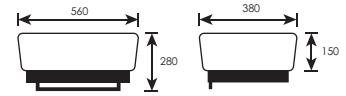

Model : JGR1579
Code : TR-BBC-MNC-04968
Size : L560 x W380 x H280mm x D150m
Installation Type : Wall Hung / Counter Top Wash Basin
Overflow : Yes
Color : White