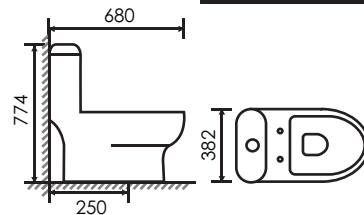

ONE PIECE WATER CLOSET

PAROS

Model : PAROS
Code : LC-SYW-OPS-07062-WW
Size : L680 x W382 x H774mm
Type : One Piece WC
Cistern Fitting : Dual Flush Push Button Fitting
Seat & Cover : Top Mounded Easy-clip Heavy Duty Soft Close System
Flushing System : Suction Siphon Jet
Roughing : S-trap 250mm
Project enquiry : S-trap 200 / 300mm available
Color : White