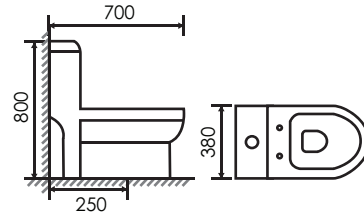

leCelebrity

ONE PIECE WATER CLOSET

ONE PIECE WATER CLOSET

ZEN

Model : ZEN
 Code : LC-SYW-OPS-07690-WW
 Size : L700 x W380 x H800mm
 Type : One Piece WC
 Cistern Fitting : Dual Flush Push Button Fitting
 Seat & Cover : Top Mounded Easy-clip Heavy Duty Soft Close System
 Flushing System : Washdown
 Roughing : S-trap 250mm
 Project enquiry : P-trap 180mm / S-trap 300mm available
 Color : White